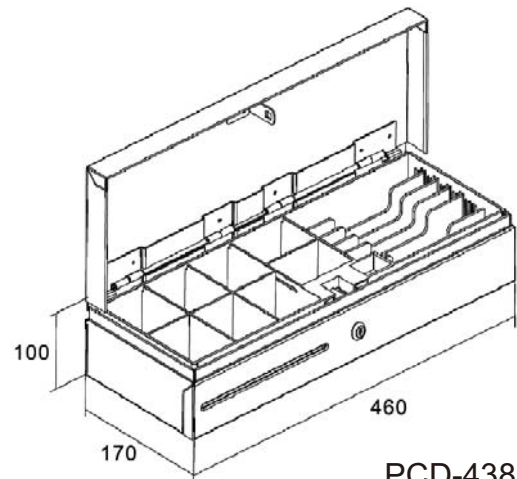

PCD Series

Industrial Grade Durable Cash Drawer

Specification

Model No.	PCD-428	PCD-358	PCD-438
Dimension (W x D x H: mm)	410 x 422 x 100	350 x 405 x 90	460 x 170 x 100
Gross Weight	8.3 Kg	5.6 Kg	5.5 Kg
Net Weight	7.2 Kg	4.6 Kg	5 Kg
Tray	4 or 5 Bill, 8 Coin	4 Bill, 8 Coin	6 Bill, 8 Coin
Slip Slot	1	1	1
Position Key Lock	3	3	1
Color	Beige, Black or Customized		Beige, Black or Customized
Material	Body: Steel, Tray: ABS		Body: Steel, Tray: ABS
Micro Switch	Optional		Open by driver signal to the solenoid (option)
Interface	RJ-11, RJ-12 or RS-232 (optional), USB (optional)		RJ-11, RJ-12 or RS-232 (optional), USB (optional)

Dimension

PCD-438

ISO-9002 Certified

Beyond Mere POS

<http://www.famotech.com.tw>

TYSSO®