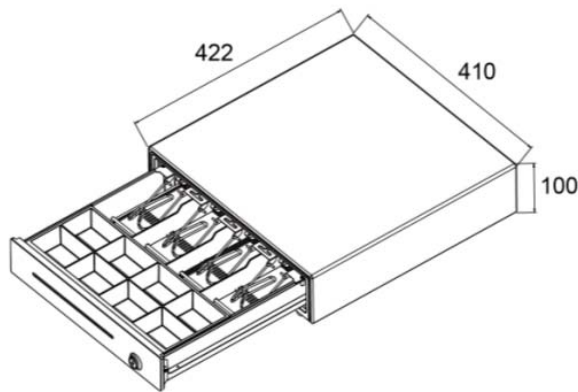

PCD Series

Industrial Grade Durable Cash Drawer

Specification

Model No.	PCD-428	PCD-358	PCD-438
Dimension (W x D x H: mm)	410 x 422 x 100	350 x 405 x 90	460 x 170 x 100
Gross Weight	8.3 Kg	5.6 Kg	5.5 Kg
Net Weight	7.2 Kg	4.6 Kg	5 Kg
Tray	4 or 5 Bill, 8 Coin	4 Bill, 8 Coin	6 Bill, 8 Coin
Slip Slot	1	1	1
Position Key Lock	3	3	1
Color	Beige, Black or Customized		Beige, Black or Customized
Material	Body: Steel, Tray: ABS		Body: Steel, Tray: ABS
Micro Switch	Optional		Open by driver signal to the solenoid (option)
Interface	RJ-11, RJ-12 or RS-232 (optional), USB (optional)		RJ-11, RJ-12 or RS-232 (optional), USB (optional)

Dimension

PCD-428