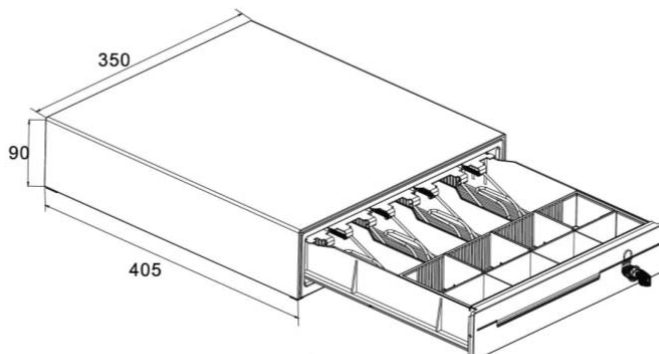

PCD-358

ISO-9002 Certified

Beyond Mere POS

<http://www.famotech.com.tw>

TYSSO®